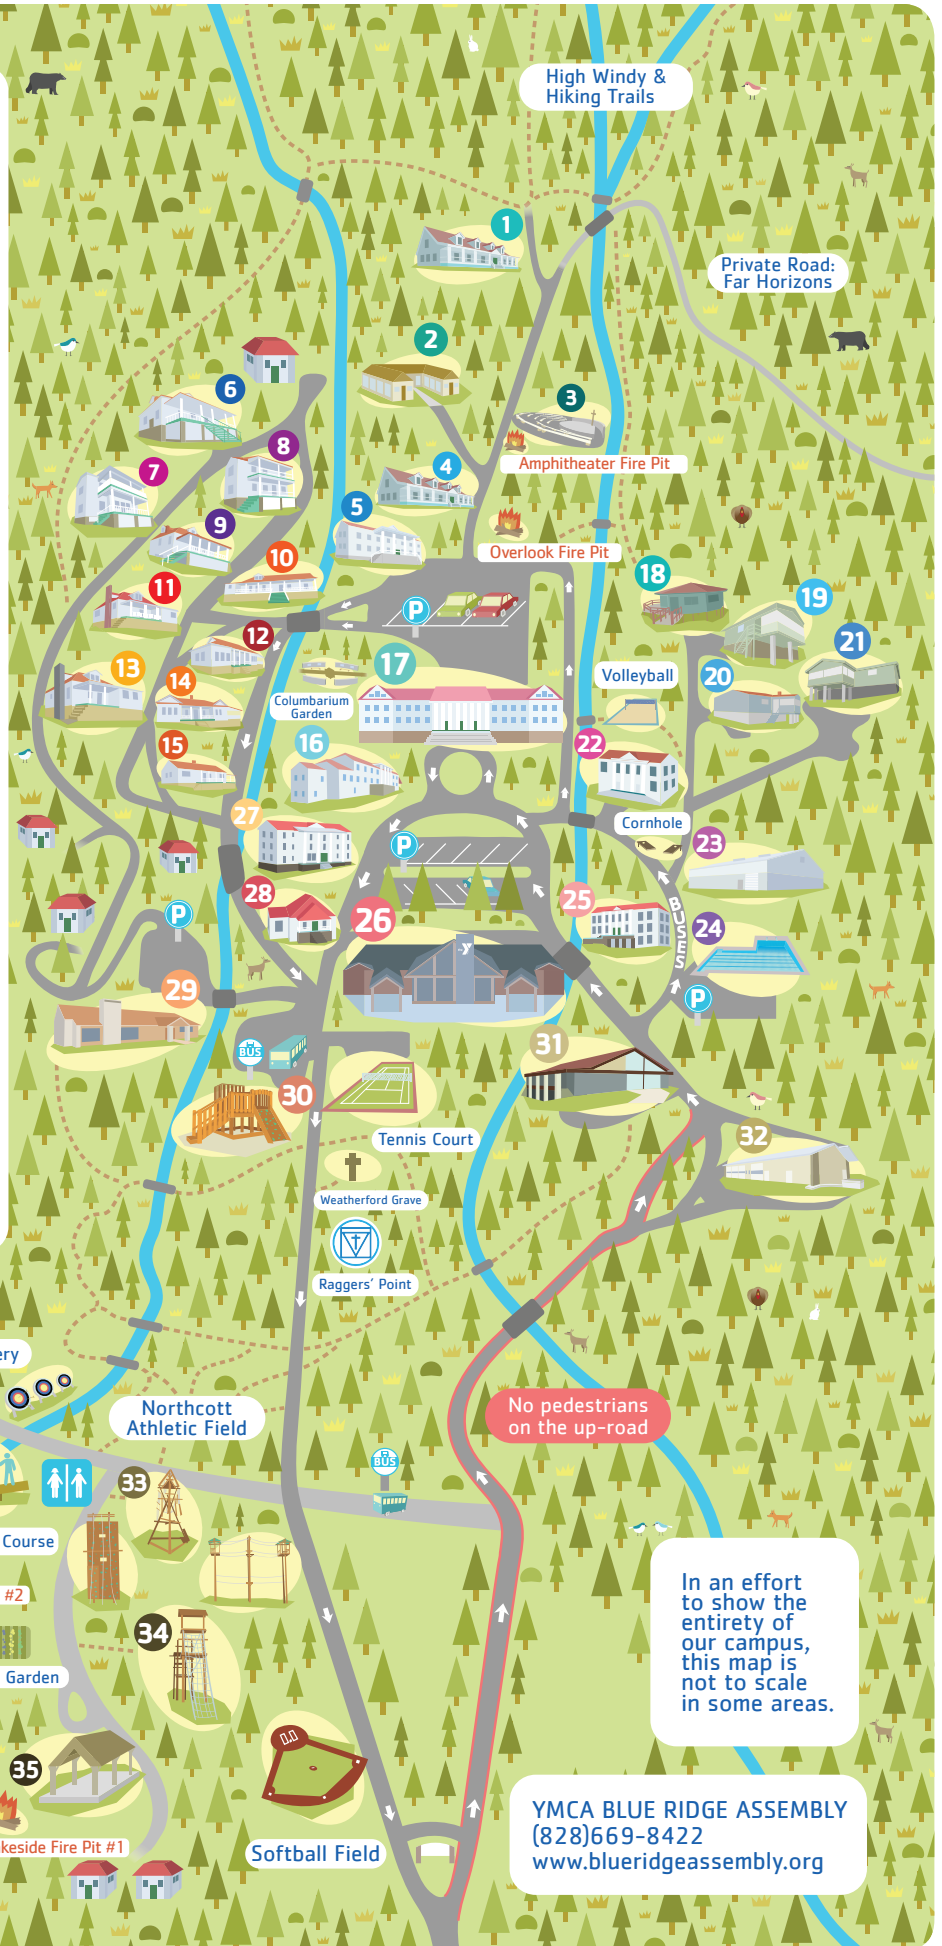

CAMPUS LEGEND

- 1 McCarty Lodge
- 2 Younts Hall
- 3 Whittington Amphitheater
- 4 Barnhardt Lodge
- 5 Hibbard Hall
- 6 Auburn Cabin
- 7 Georgia Cabin
- 8 VPI Cabin
- 9 Converse Cabin
- 10 Rhododendron Cabin
- 11 Dogwood Cabin
- 12 Mississippi Cabin
- 13 Meredith Cabin
- 14 Ward Belmont Cabin
- 15 Agnes-Scott Cabin
- 16 Heaton Hall
- 17 Eureka Hall
- 18 Rondette Cabin
- 19 Florida Cabin
- 20 Miami Cabin
- 21 Ware Cabin
- 22 Gymnasium
- 23 Ware Pavilion/Harry H. Brace Indoor Challenge Course
- 24 Warner Memorial Swimming Pool
- 25 Asheville Hall
- 26 Blue Ridge Center
- 27 Abbott Hall
- 28 Parker Cabin
- 29 Weatherford Hall
- 30 Venable Playground
- 31 Washburn Center/Heritage Arts Studio
- 32 Charles R. Younts Maintenance Center
- 33 Camp Cousins Challenge Course
- 34 Watts Family Odyssey Challenge Course
- 35 Fesperman Picnic Shelter

In an effort to show the entirety of our campus, this map is not to scale in some areas.

YMCA BLUE RIDGE ASSEMBLY
(828)669-8422
www.blueridgeassembly.org